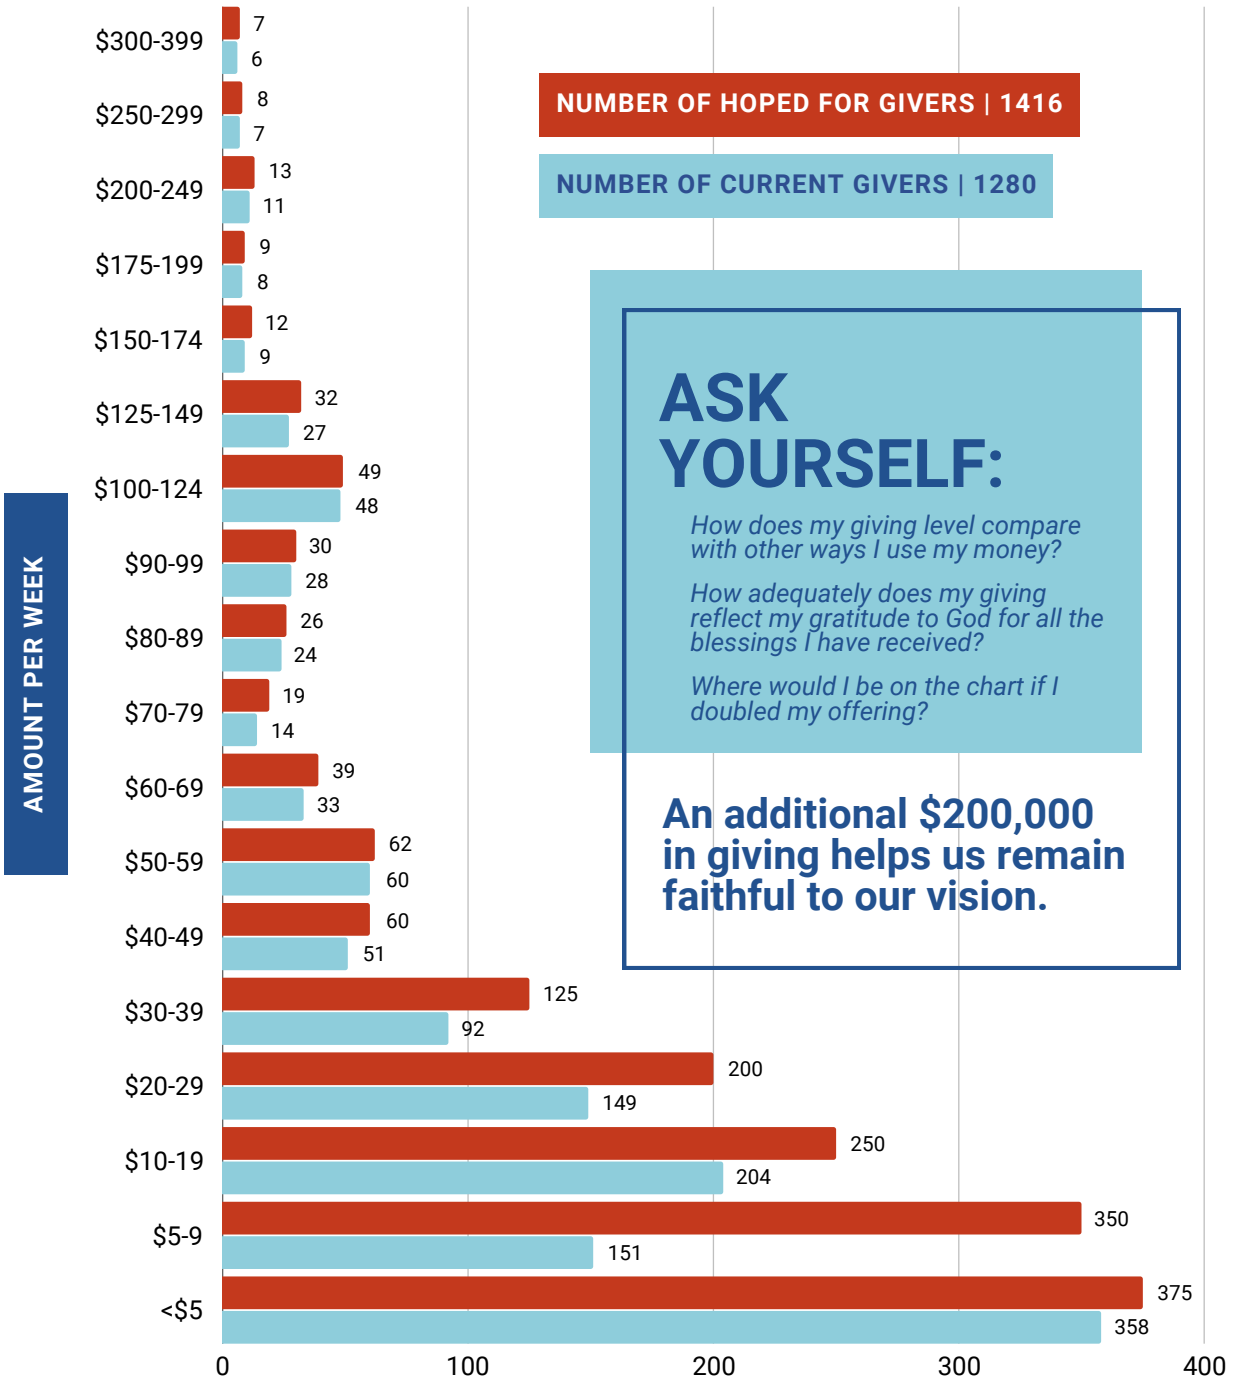

SHEPHERD OF THE VALLEY LUTHERAN CHURCH

RANGE OF GIFTS GIVEN AND HOPED FOR

CENTERED IN CHRIST

TENDING TO GENERATIONAL NEEDS SO THAT EVERYONE CAN PARTICIPATE FULLY IN LIFE WITH SOTV

Here at Shepherd of the Valley, we are growing older and younger. Our founding members are retirees. Our young families are growing. How we live into our ministry has evolved. We are tending to different generational needs so that everyone is able to participate fully in life with SOTV.